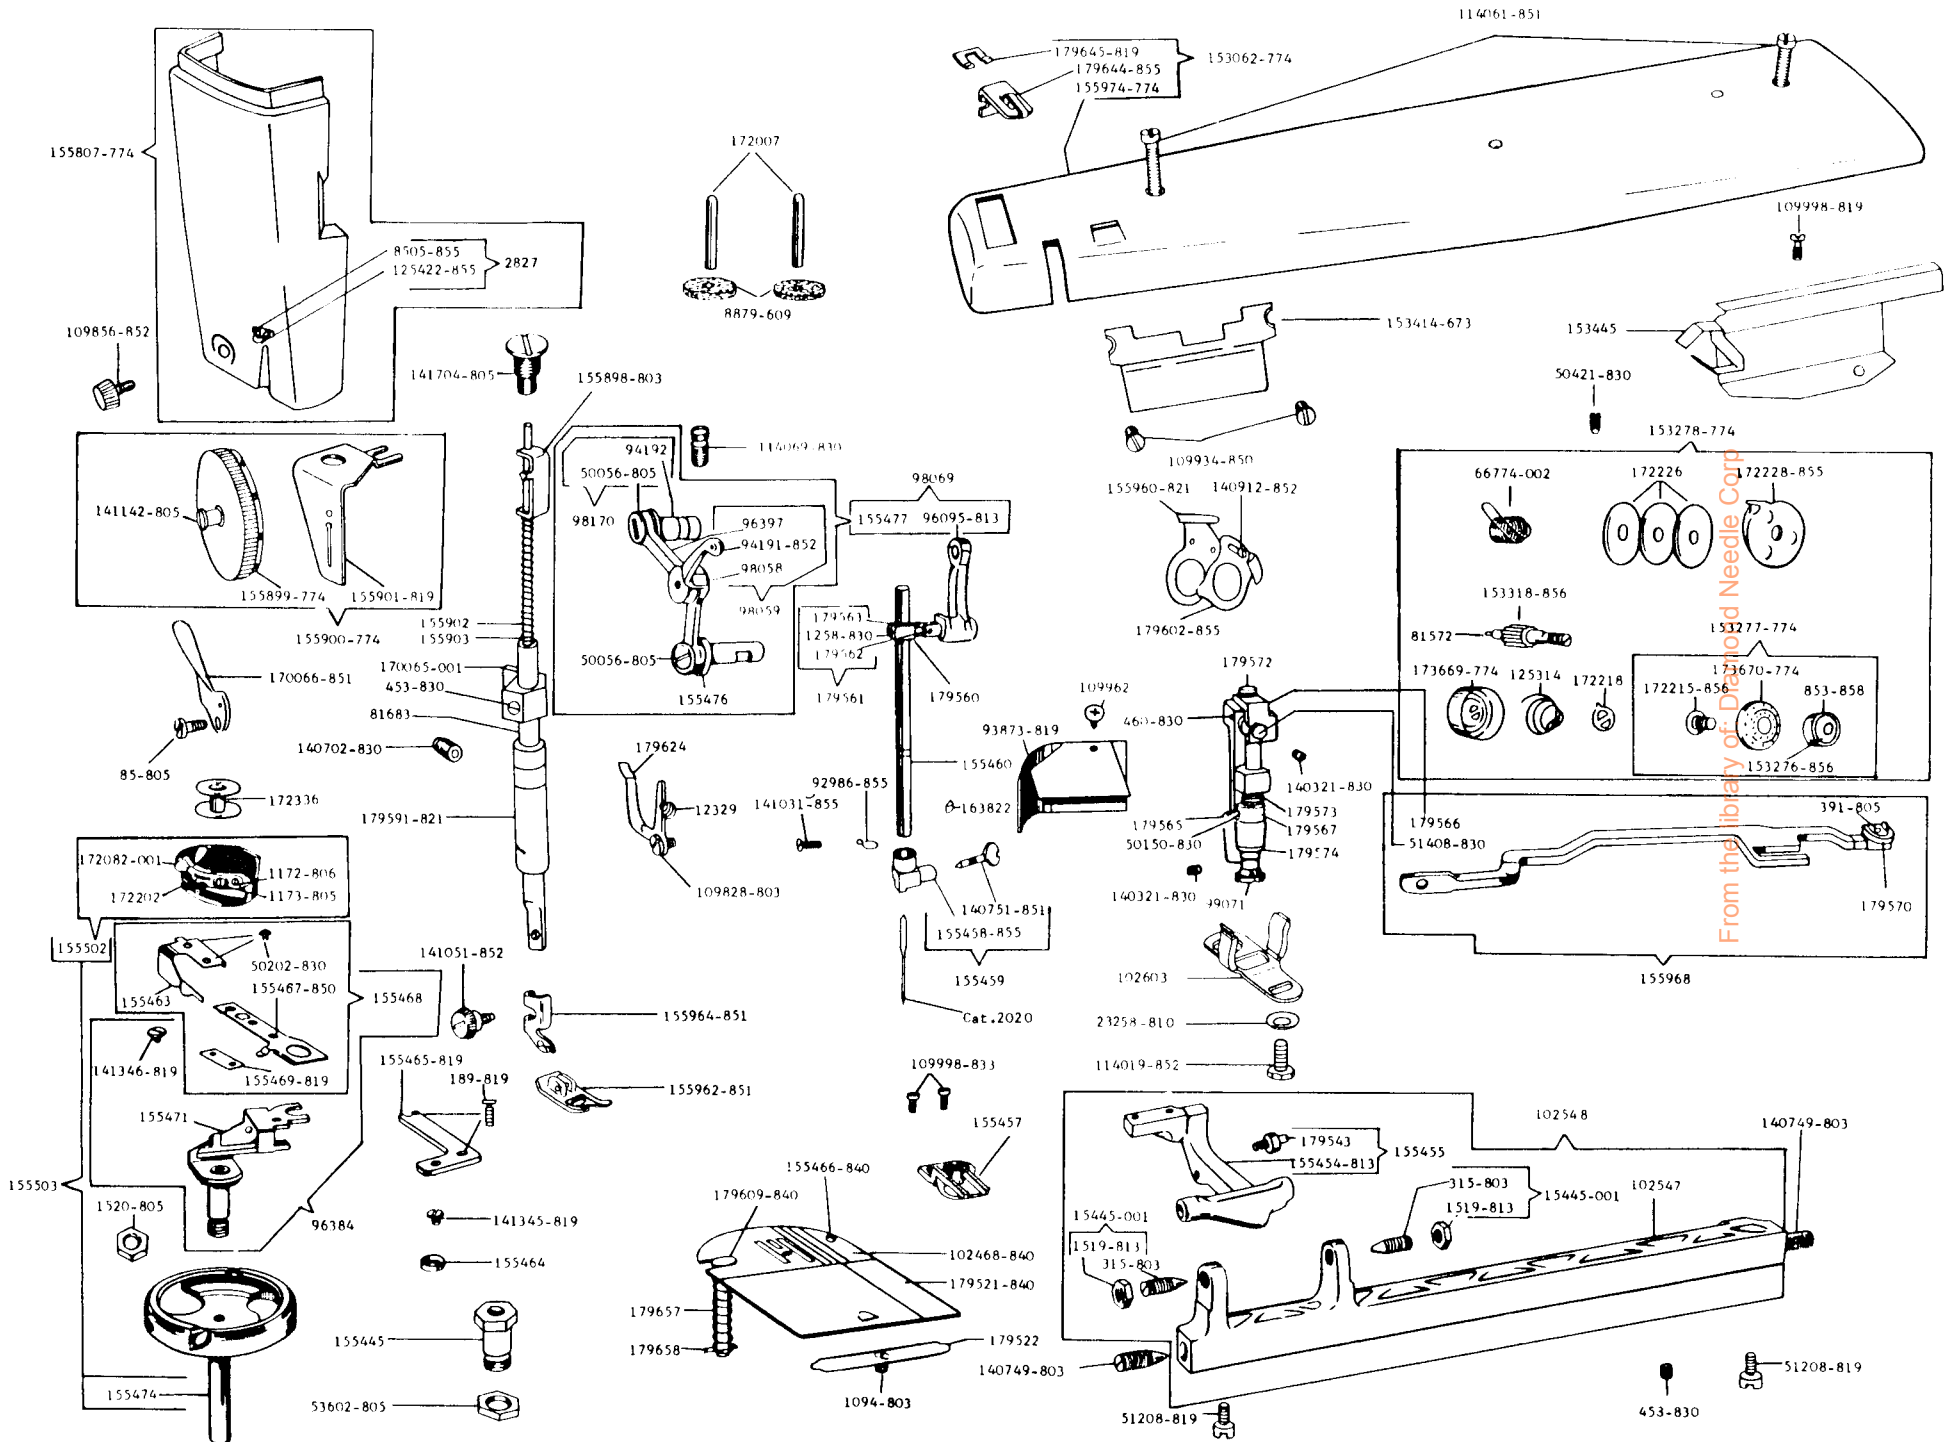

**SINGER**  
**466K**

# Parts Chart for **SINGER\*** 466K Class Machines

From the library of: Diamond Needle Corp

# MACHINE NO. 466K

From the library of: Dixon Needle Corp

# MACHINE NO. 466K

MACHINE NO. 466K

From the library of: Diamond Needle Corp.