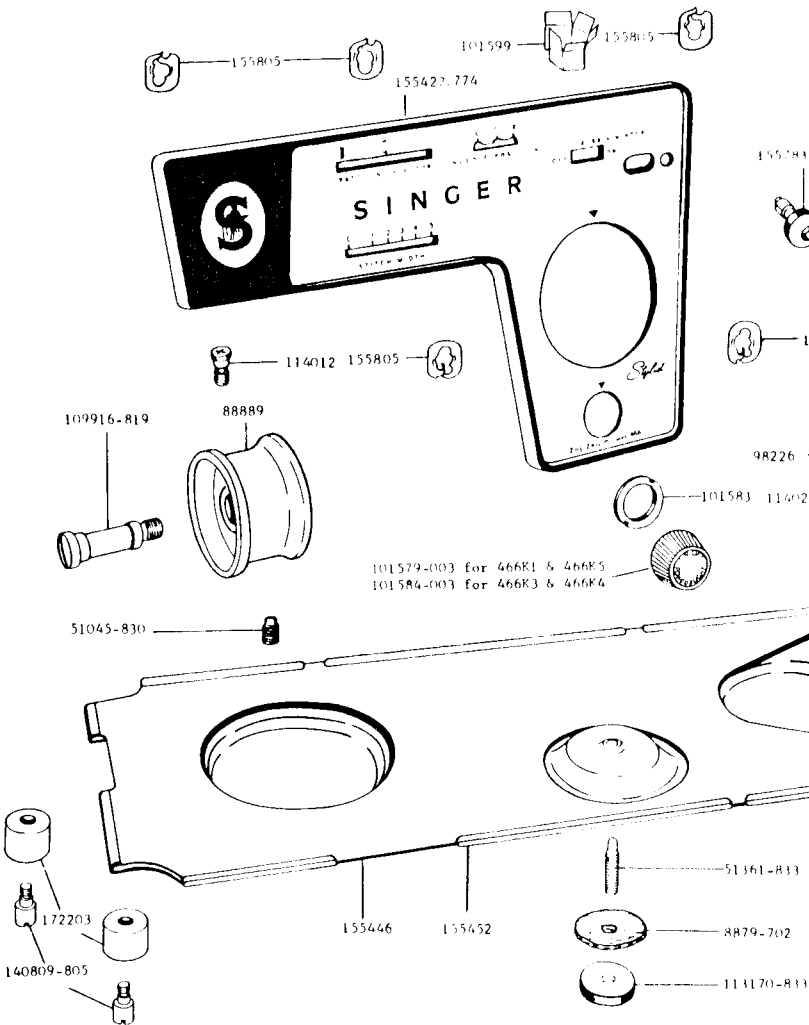

# MACHINE NO. 466K

MACHINE NO. 466K

From the library of: Diamond Needle Corp.